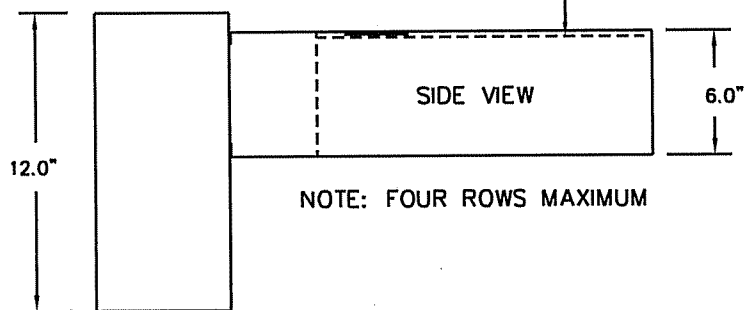

MODULATING PLENUM HEATER
T10U-MOD TO T20U- MOD

NOTE : 6 K.O'S 1.0"

TOP
START SHELVES AT 1/4"

NOTE: FOUR ROWS MAXIMUM

MODULATING PLENUM HEATER
T25U-MOD TO T30U- MOD

NOTE : 6 K.O'S

TOP
START SHELVES AT 1/4"

NOTE: FOUR ROWS MAXIMUM