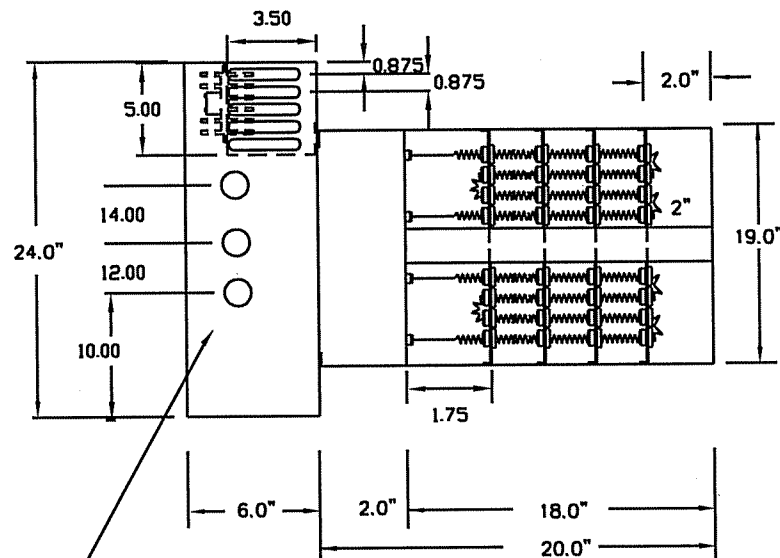

MODULATING PLENUM HEATER
T10U-MOD TO T20U- MOD

NOTE : 6 K.O'S 1.0"

TOP
START SHELVES AT 1/4"

NOTE: FOUR ROWS MAXIMUM

MODULATING PLENUM HEATER
T25U-MOD TO T30U- MOD

NOTE : 6 K.O'S

TOP
START SHELVES AT 1/4"

NOTE: FOUR ROWS MAXIMUM

STANDARD PLENUM HEATER
T5U TO T20U

STANDARD PLENUM HEATER
T25U TO T30U