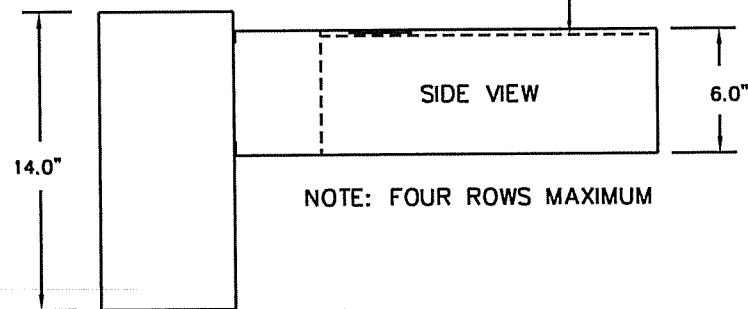

MODULATING PLENUM HEATER
T10U-MOD TO T20U- MOD

NOTE : 6 K.O'S 1.0"

TOP
START SHELVES AT 1/4"

NOTE: FOUR ROWS MAXIMUM

MODULATING PLENUM HEATER
T25U-MOD TO T30U- MOD

NOTE : 6 K.O'S

TOP
START SHELVES AT 1/4"

NOTE: FOUR ROWS MAXIMUM