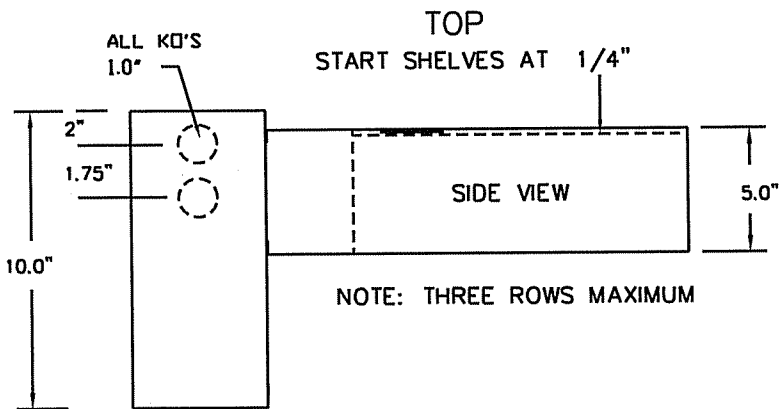

STANDARD PLENUM HEATER
T5U TO T20U