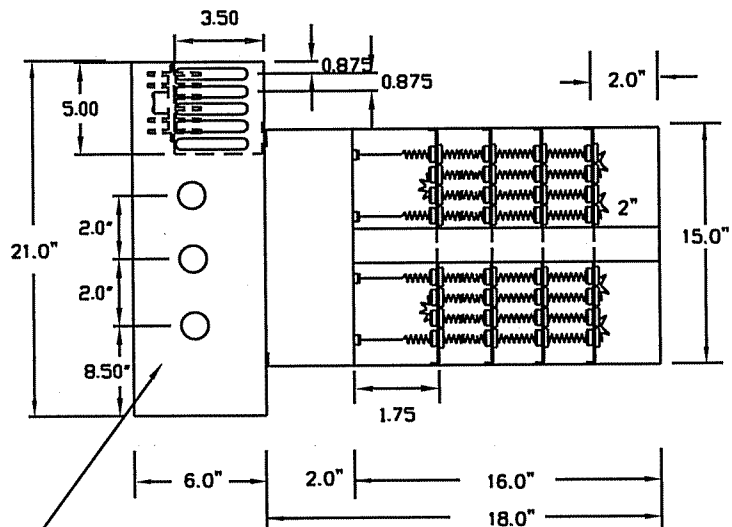

MODULATING PLENUM HEATER
T10U-MOD TO T20U- MOD

NOTE : 6 K.O'S 1.0"

TOP
START SHELVES AT 1/4"

NOTE: FOUR ROWS MAXIMUM

MODULATING PLENUM HEATER
T25U-MOD TO T30U- MOD

NOTE : 6 K.O'S

TOP
START SHELVES AT 1/4"

NOTE: FOUR ROWS MAXIMUM

STANDARD PLENUM HEATER
T5U TO T20U

STANDARD PLENUM HEATER
T25U TO T30U