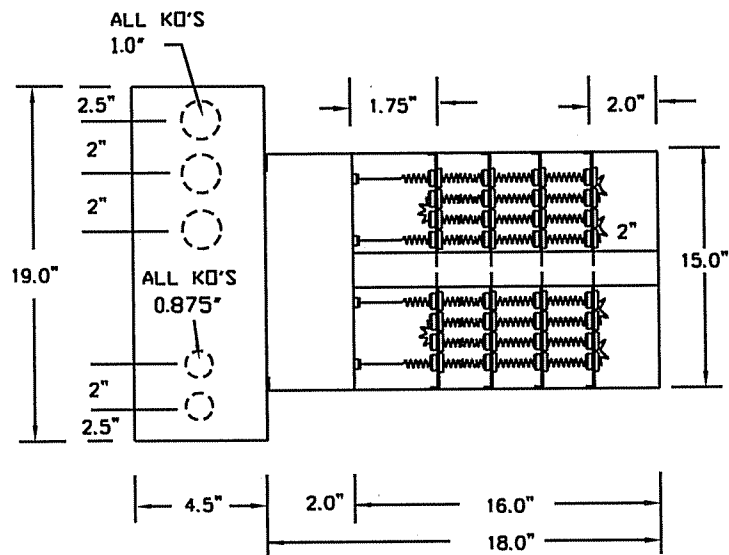

MODULATING PLENUM HEATER
T10U-MOD TO T20U- MOD

NOTE : 6 K.O'S 1.0"

TOP
START SHELVES AT 1/4"

NOTE: FOUR ROWS MAXIMUM

MODULATING PLENUM HEATER
T25U-MOD TO T30U- MOD

NOTE : 6 K.O'S

TOP
START SHELVES AT 1/4"

NOTE: FOUR ROWS MAXIMUM

STANDARD PLENUM HEATER
T5U TO T20U

STANDARD PLENUM HEATER
T25U TO T30U